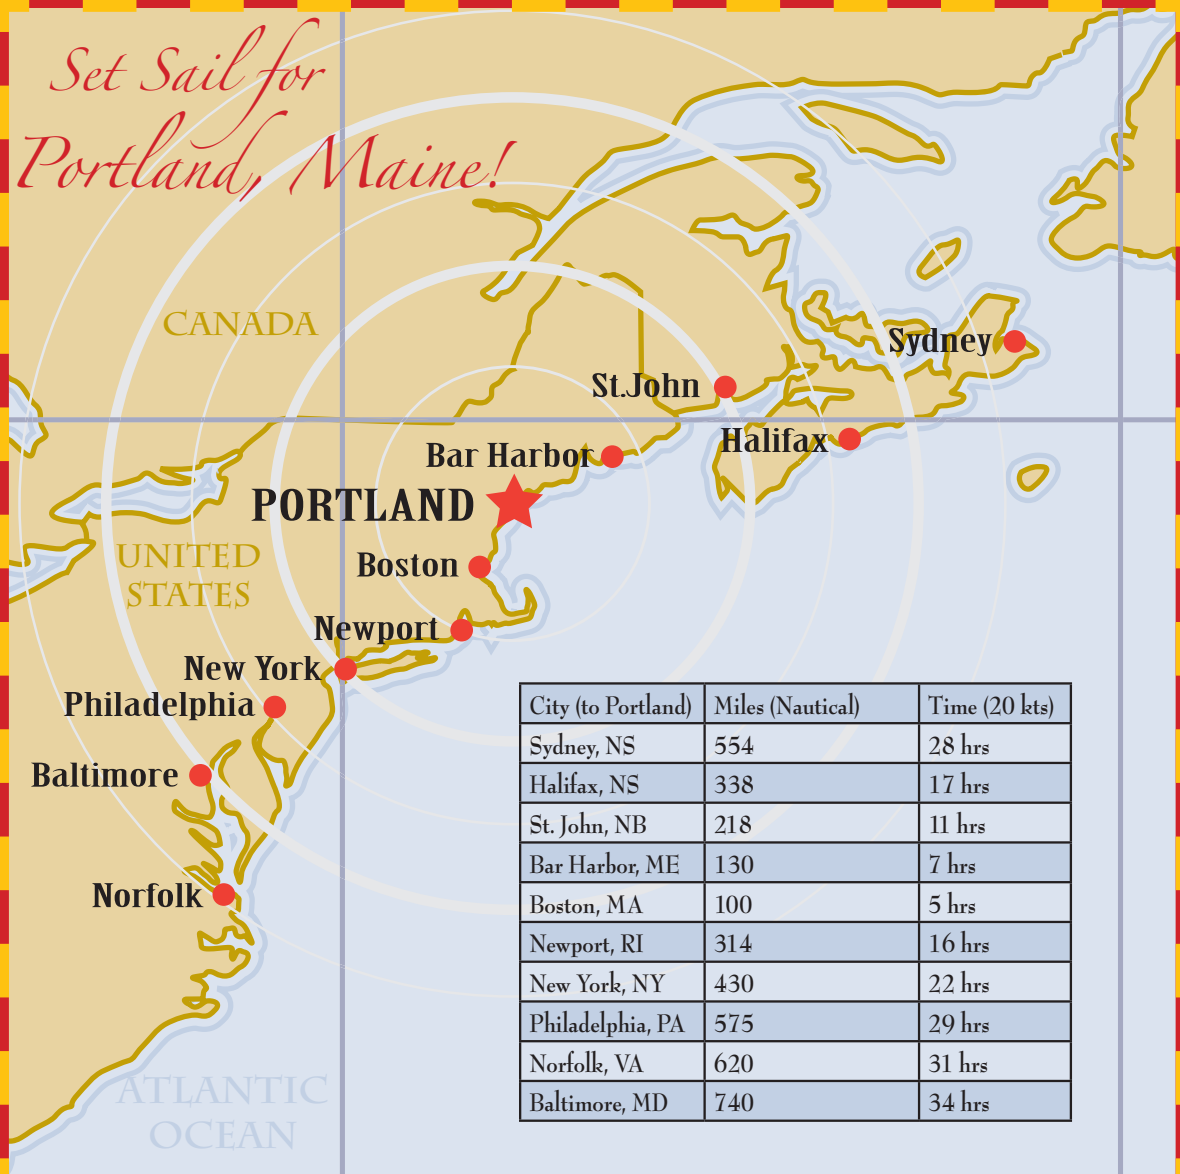

*Set Sail for  
Portland, Maine!*

City (to Portland)	Miles (Nautical)	Time (20 kts)
Sydney, NS	554	28 hrs
Halifax, NS	338	17 hrs
St. John, NB	218	11 hrs
Bar Harbor, ME	130	7 hrs
Boston, MA	100	5 hrs
Newport, RI	314	16 hrs
New York, NY	430	22 hrs
Philadelphia, PA	575	29 hrs
Norfolk, VA	620	31 hrs
Baltimore, MD	740	34 hrs